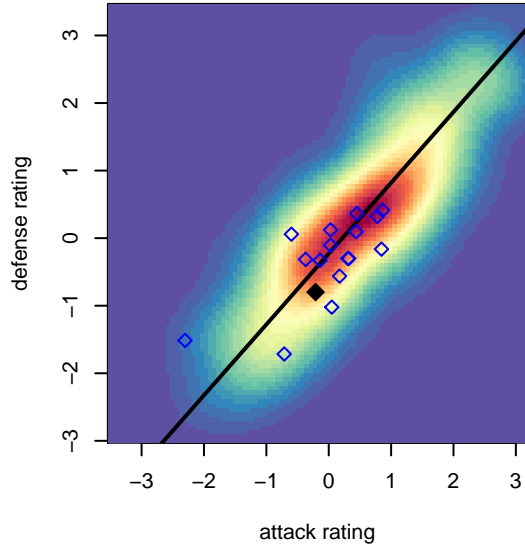

PacNW White G05

Pacific Northwest SC
 Tukwila, WA
 G05 total strength=653
 attack=0.81 defense=0.45
 fall league = RCL G05 Div 4

alt names used:
 PACIFIC NORTHWEST PACNW 2005 WHITE ()
 PACIFIC NORTHWEST PACNW 2005 WHITE ()
 PacNW G05 White
 PacNW G05 White C
 PacNW G05 White C

Venues played:
 2017 Oswego Nike Cup Silver White U13
 2017 REDAPT Cup Silver U13
 2017 Labor Day Cup GU13 Silver
 2017 RCL G05 Div 4
 2017 PacNW Winter Classic 2005 Premier 2

PacNW White G05
 Dots are actual minus expected GF (blue circles) and GA (red triangles).
 Blue line is smoothed change in attack strength. Red is smoothed change in defense strength.

**attack and defense variance (black dot)
relative to other teams
and top 10 in region**

**attack and defense rating
relative to others at age
and all opponents in last 13 months**

Performance relative to 13 month average