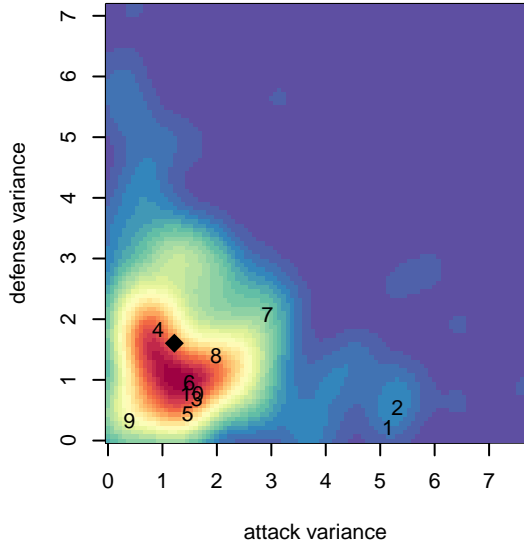

PacNW White G05

Pacific Northwest SC
 Tukwila, WA
 G05 total strength=653
 attack=0.81 defense=0.45
 fall league = RCL G05 Div 4

alt names used:
 PACIFIC NORTHWEST PACNW 2005 WHITE ()
 PACIFIC NORTHWEST PACNW 2005 WHITE ()
 PacNW G05 White
 PacNW G05 White C
 PacNW G05 White C

Venues played:
 2017 Oswego Nike Cup Silver White U13
 2017 REDAPT Cup Silver U13
 2017 Labor Day Cup GU13 Silver
 2017 RCL G05 Div 4
 2017 PacNW Winter Classic 2005 Premier 2

PacNW White G05
 Dots are actual minus expected GF (blue circles) and GA (red triangles).
 Blue line is smoothed change in attack strength. Red is smoothed change in defense strength.

**attack and defense variance (black dot)
relative to other teams
and top 10 in region**

**attack and defense rating
relative to others at age
and all opponents in last 13 months**

Performance relative to 13 month average