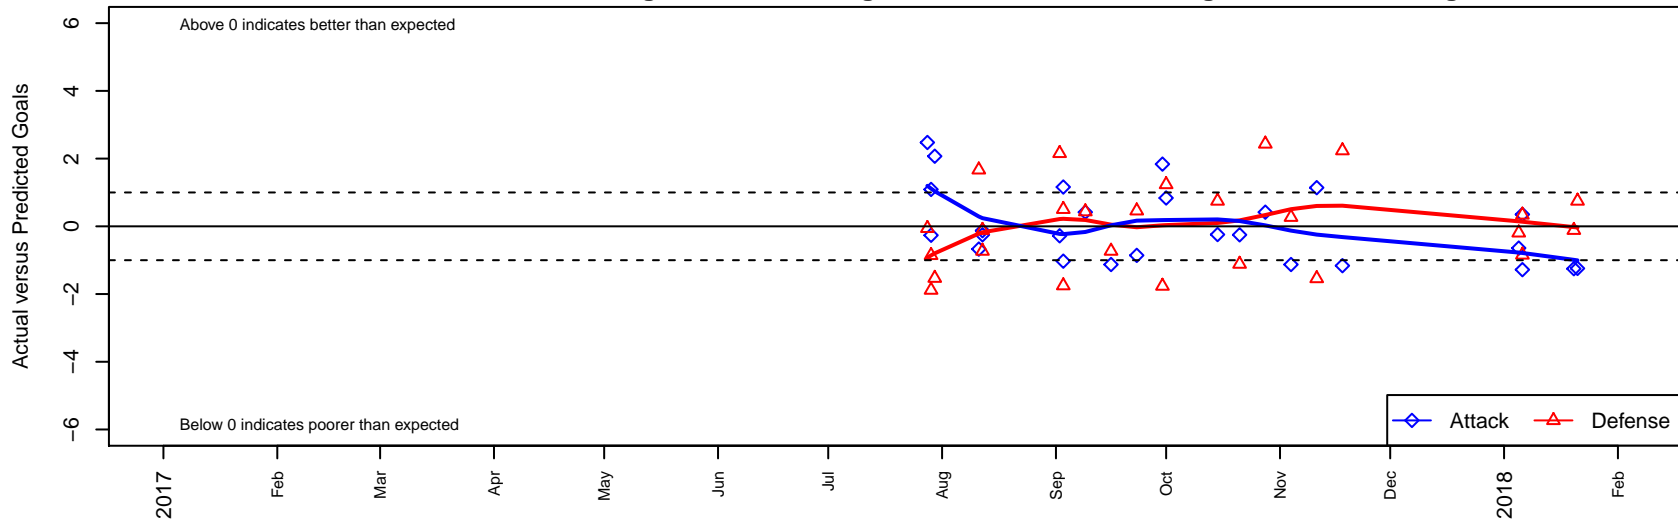

PacNW White G05

Pacific Northwest SC
 Tukwila, WA
 G05 total strength=653
 attack=0.81 defense=0.45
 fall league = RCL G05 Div 4

alt names used:
 PACIFIC NORTHWEST PACNW 2005 WHITE ()
 PACIFIC NORTHWEST PACNW 2005 WHITE ()
 PacNW G05 White
 PacNW G05 White C
 PacNW G05 White C

Venues played:
 2017 Oswego Nike Cup Silver White U13
 2017 REDAPT Cup Silver U13
 2017 Labor Day Cup GU13 Silver
 2017 RCL G05 Div 4
 2017 PacNW Winter Classic 2005 Premier 2

PacNW White G05
 Dots are actual minus expected GF (blue circles) and GA (red triangles).
 Blue line is smoothed change in attack strength. Red is smoothed change in defense strength.

**attack and defense variance (black dot)
relative to other teams
and top 10 in region**

**attack and defense rating
relative to others at age
and all opponents in last 13 months**

Performance relative to 13 month average