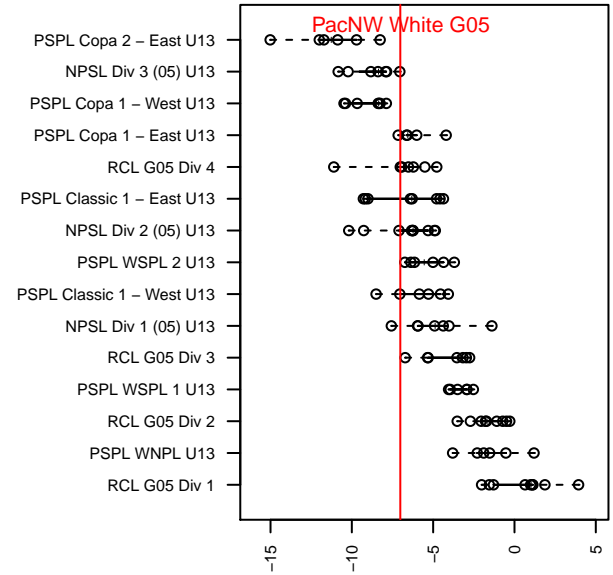

PacNW White G05

Pacific Northwest SC
 Tukwila, WA
 G05 total strength=653
 attack=0.81 defense=0.45
 fall league = RCL G05 Div 4

alt names used:
 PACIFIC NORTHWEST PACNW 2005 WHITE ()
 PACIFIC NORTHWEST PACNW 2005 WHITE ()
 PacNW G05 White
 PacNW G05 White C
 PacNW G05 White C

Venues played:
 2017 Oswego Nike Cup Silver White U13
 2017 REDAPT Cup Silver U13
 2017 Labor Day Cup GU13 Silver
 2017 RCL G05 Div 4
 2017 PacNW Winter Classic 2005 Premier 2

PacNW White G05
 Dots are actual minus expected GF (blue circles) and GA (red triangles).
 Blue line is smoothed change in attack strength. Red is smoothed change in defense strength.

**attack and defense variance (black dot)
relative to other teams
and top 10 in region**

**attack and defense rating
relative to others at age
and all opponents in last 13 months**

Performance relative to 13 month average