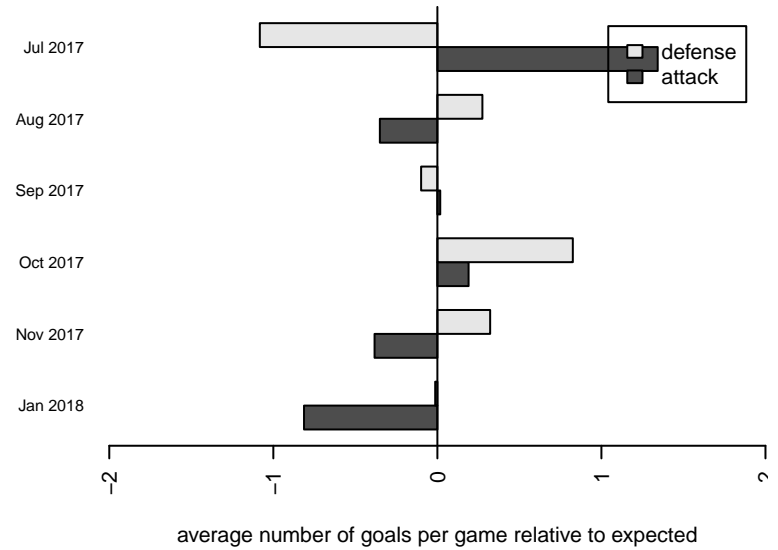

Performance relative to 13 month average