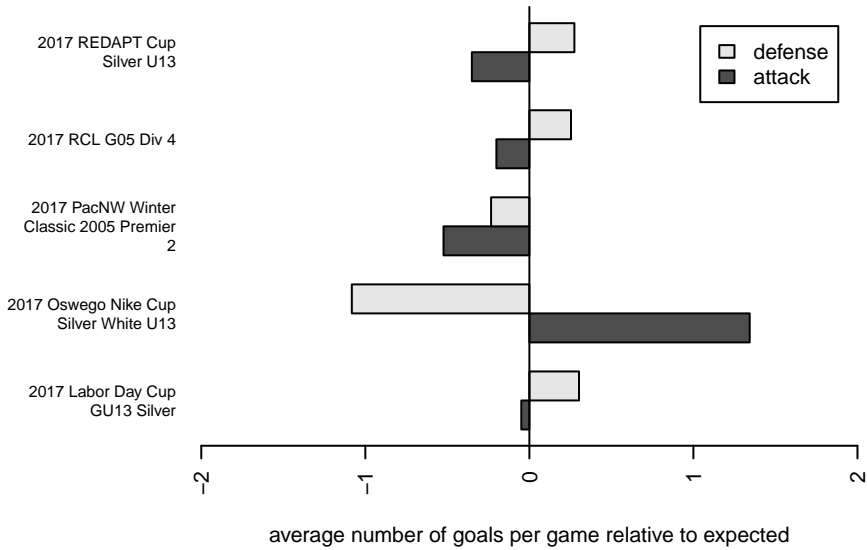

PacNW White G05

Pacific Northwest SC
 Tukwila, WA
 G05 total strength=653
 attack=0.81 defense=0.45
 fall league = RCL G05 Div 4

alt names used:
 PACIFIC NORTHWEST PACNW 2005 WHITE ()
 PACIFIC NORTHWEST PACNW 2005 WHITE ()
 PacNW G05 White
 PacNW G05 White C
 PacNW G05 White C

Venues played:
 2017 Oswego Nike Cup Silver White U13
 2017 REDAPT Cup Silver U13
 2017 Labor Day Cup GU13 Silver
 2017 RCL G05 Div 4
 2017 PacNW Winter Classic 2005 Premier 2

PacNW White G05
 Dots are actual minus expected GF (blue circles) and GA (red triangles).
 Blue line is smoothed change in attack strength. Red is smoothed change in defense strength.

**attack and defense variance (black dot)
relative to other teams
and top 10 in region**

**attack and defense rating
relative to others at age
and all opponents in last 13 months**

Performance relative to 13 month average